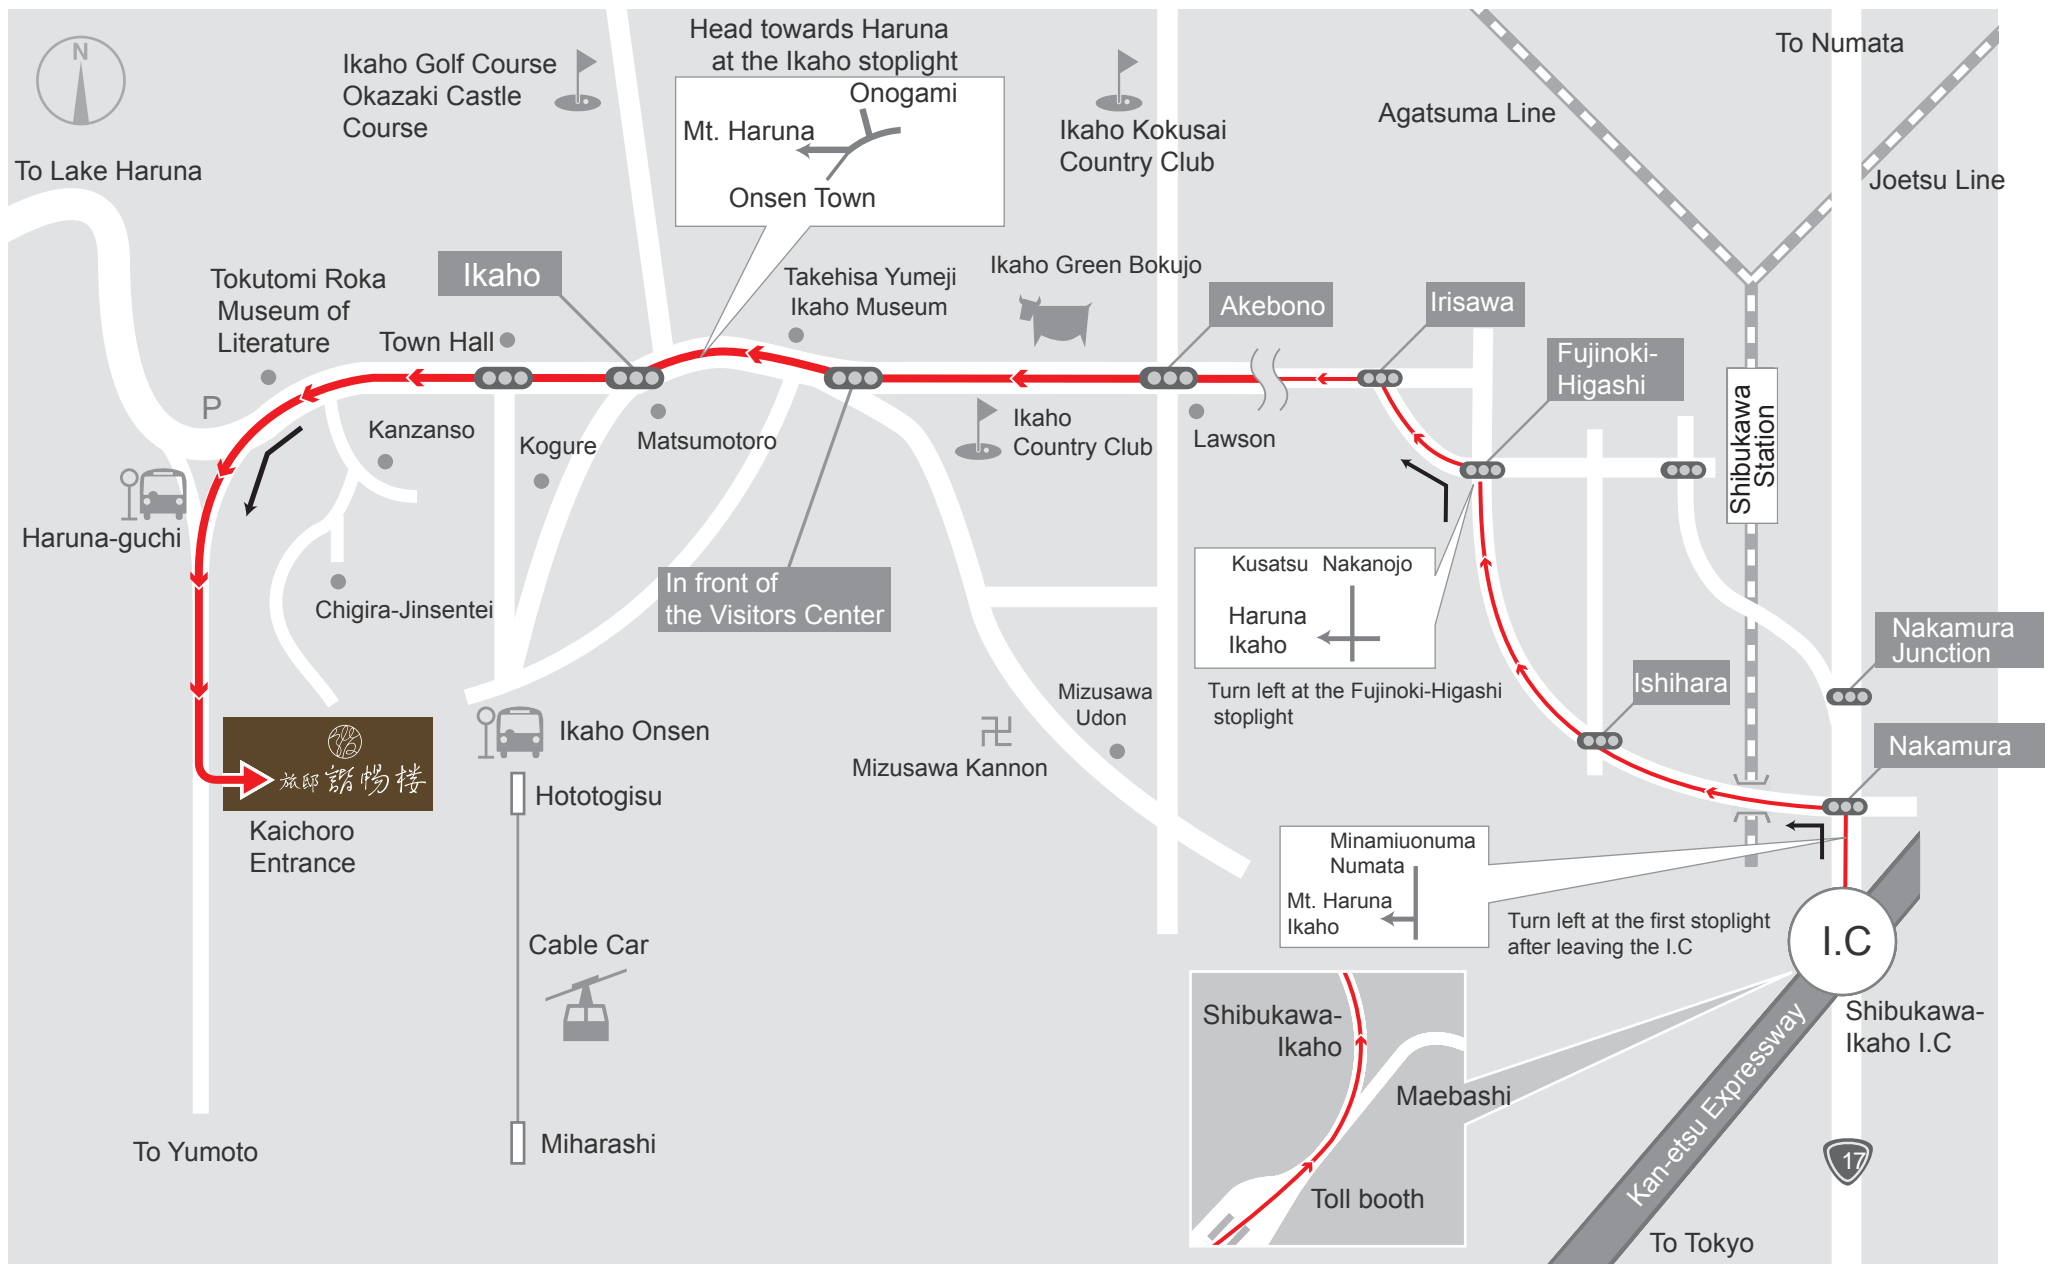

 Ryotei Kaichoro, Okuikaho

5-4 Koto, Ikaho, Ikaho-machi, Shibukawa City, Gunma □
 TEL: 0279-20-3040 / FAX: 0279-20-3456